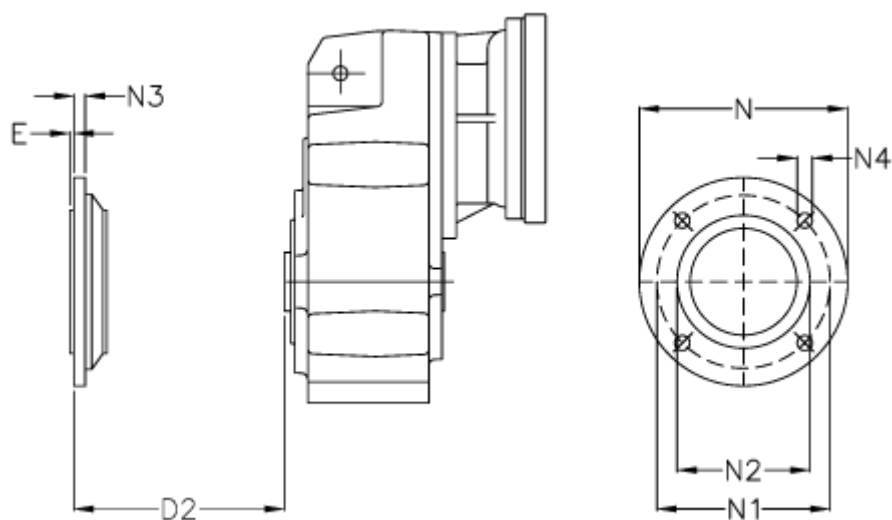

Article number: 2980197400505

Description: Flange type B for gear A20./F20.

## Measures

D2 = 36.0

Description = Flange B for F20.

E = 3.5

N = 200

N1 = 165

N2 = 130

N3 = 11